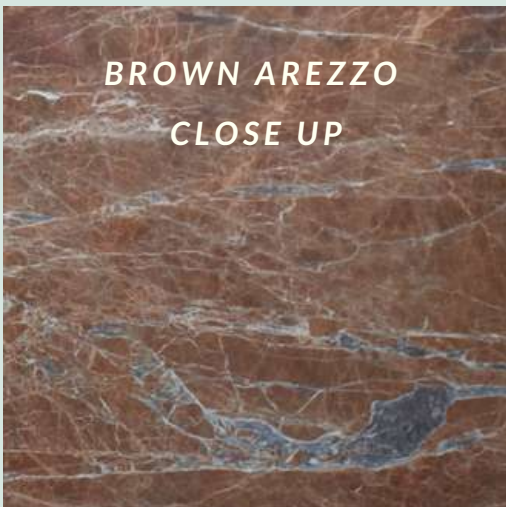

**POWERED BY ITALIAN
INNOVATION**

**PERMA
BROWN**

*Brown streaks in a silky
filled background of deep
comforting tones that
resemble permanent
elegance and warmth*

SANTORINI FULL SLAB

SANTORINI CLOSE UP

**POWERED BY ITALIAN
INNOVATION**

**PERMA
BROWN**

*Brown streaks in a silky
filled background of deep
comforting tones that
resemble permanent
elegance and warmth*

BROWN AREZZO FULL SLAB

**BROWN AREZZO
CLOSE UP**

**POWERED BY ITALIAN
INNOVATION**